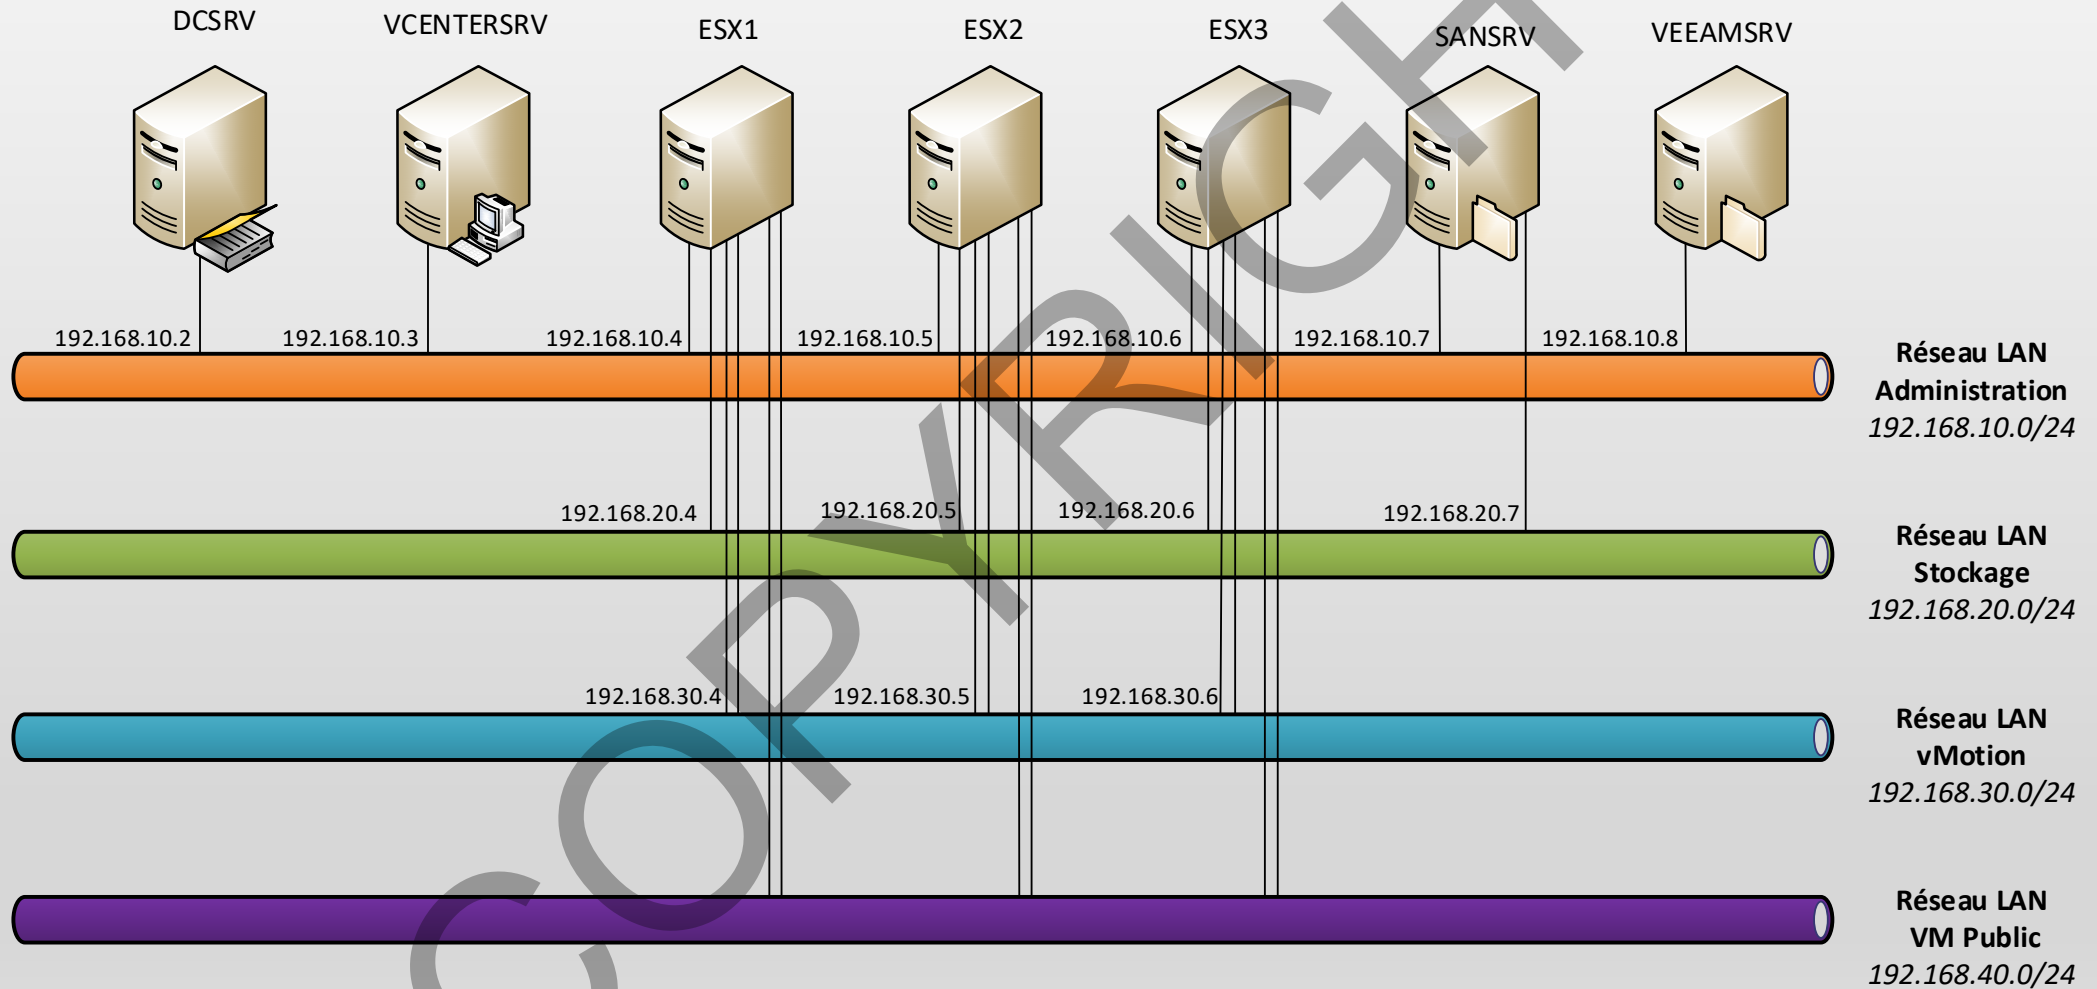

Architecture